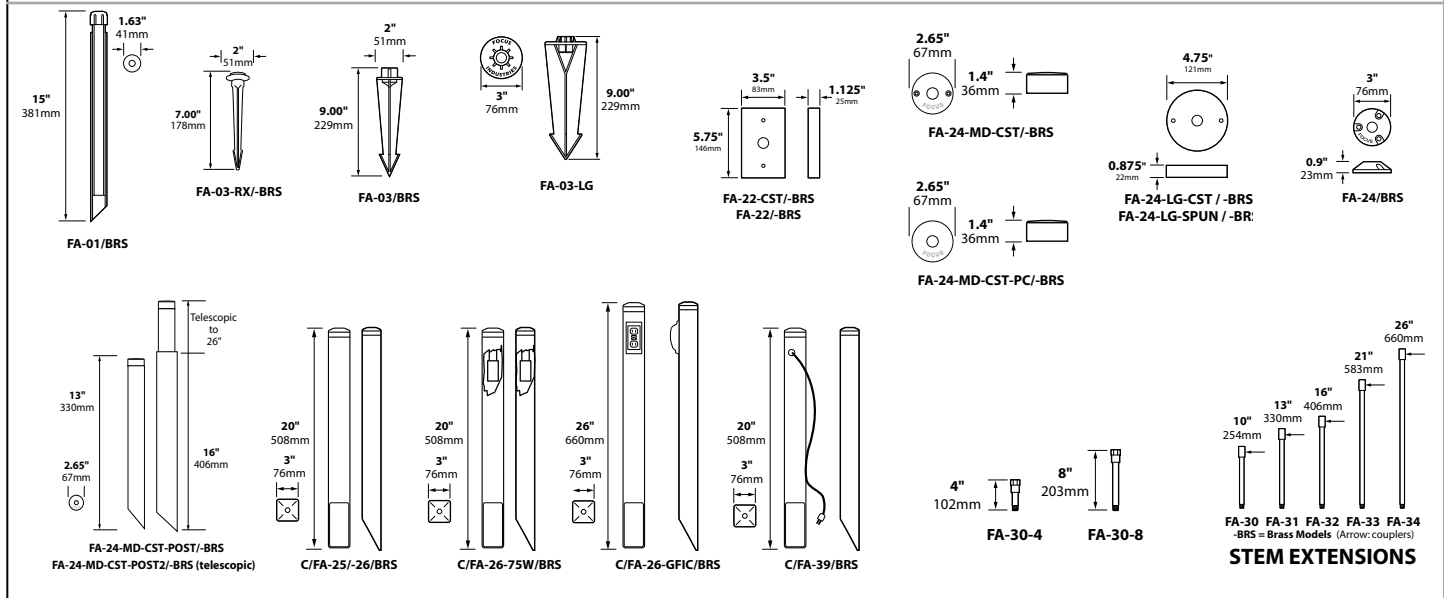

MOUNTING ACCESSORIES

JOB INFORMATION

Type: _____ Date: _____

Job Name: _____

Cat. No.: _____

Lamp(s): _____

Specifier: _____

Contractor: _____

Notes: _____

FOCUS INDUSTRIES INC.
25301 COMMERCENTRE DRIVE
LAKE FOREST, CA 92630

www.focusindustries.com
sales@focusindustries.com
(949) 830-1350 • FAX (949) 830-3390

Black Texture (Standard)	Antique Verde	Bronze Texture	Camel	White Texture	Hunter Texture	Rust	Weathered Iron	Weathered Brown	Stucco	Rubbed Verde	Chrome Powder	Terra Cotta	Acid Rust	Acid Verde	Black Acid Treatment
-BLT	-ATV	-BRT	-CAM	-WTX	-HTX	-RST	-WIR	-WBR	-STU	-RBV	-CPR	-TRC	-BAR/CAR	-BAV/CAV	-BAT