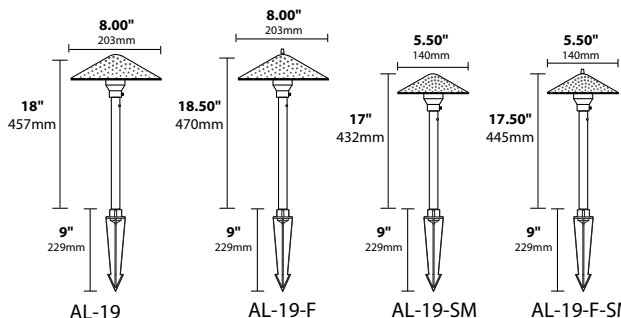

MOUNTING ACCESSORIES

JOB INFORMATION

Type: _____ Date: _____

Job Name: _____

Cat. No.: _____

Lamp(s): _____

Specifier: _____

Contractor: _____

Notes: _____

FOCUS INDUSTRIES INC.
25301 COMMERCENTRE DRIVE
LAKE FOREST, CA 92630

www.focusindustries.com
sales@focusindustries.com
(949) 830-1350 • FAX (949) 830-3390

Black Texture (Standard)	Antique Verde	Bronze Texture	Camel	White Texture	Hunter Texture	Rust	Weathered Iron	Weathered Brown	Stucco	Rubbed Verde	Chrome Powder	Terra Cotta	Acid Rust	Acid Verde	Black Acid Treatment
-BLT	-ATV	-BRT	-CAM	-WTX	-HTX	-RST	-WIR	-WBR	-STU	-RBV	-CPR	-TRC	-BAR/CAR	-BAV/CAV	-BAT