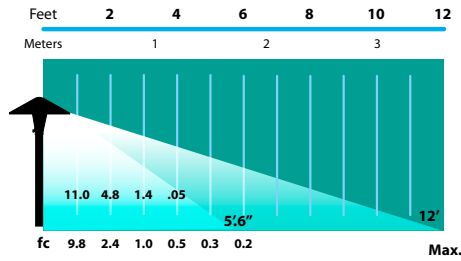

AREA LIGHTS AL-19-HH-AH-SERIES

TYPE

LIGHT DISTRIBUTIONS AND PHOTOMETRICS

AL-19-SM

20w T3 Halogen light bulb
Half Spread Photometrics
24ft (7m) diameter

AL-19

20w T3 Halogen light bulb
Half Spread Photometrics
24ft (7m) diameter