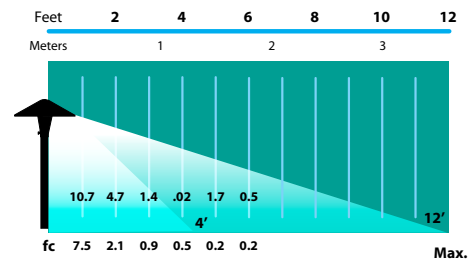

AREA LIGHTS AL-19-HH-AH-SERIES

TYPE

LIGHT DISTRIBUTIONS AND PHOTOMETRICS

AL-19-SM

20w T3 Halogen light bulb
Half Spread Photometrics
24ft (7m) diameter

AL-19

20w T3 Halogen light bulb
Half Spread Photometrics
24ft (7m) diameter